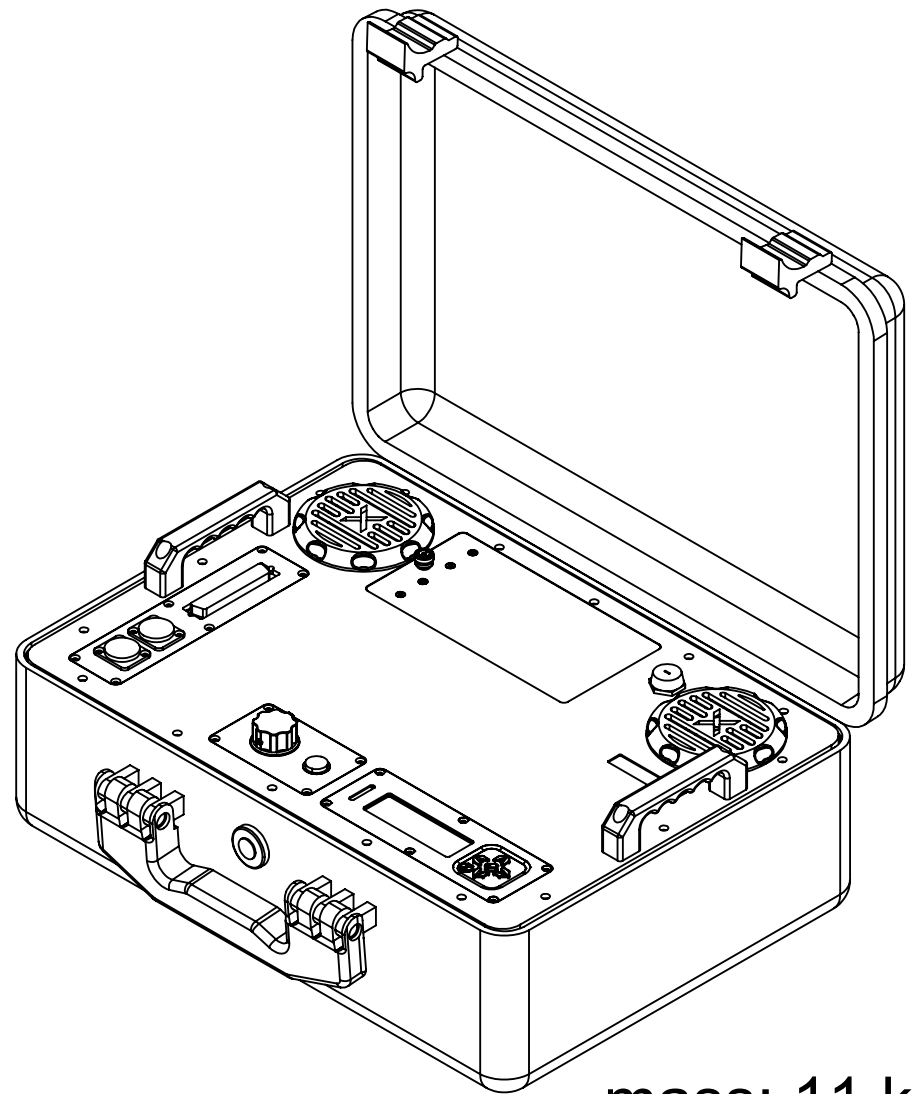

mass: 7 kg

Duetto analytical head dimensions (mm)

mass: 11 kg

Duetto power/control unit dimensions (mm)