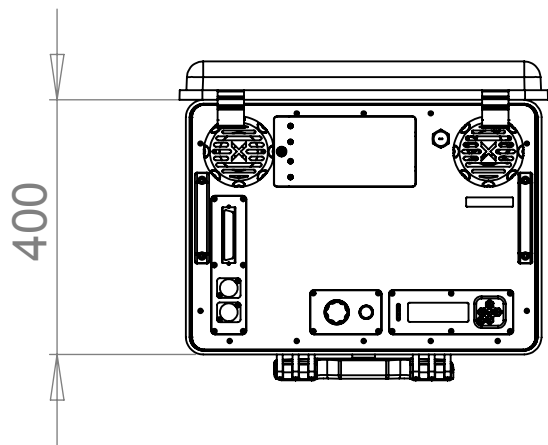

mass: 7 kg

Duetto analytical head dimensions (mm)

mass: 11 kg

Duetto power/control unit dimensions (mm)