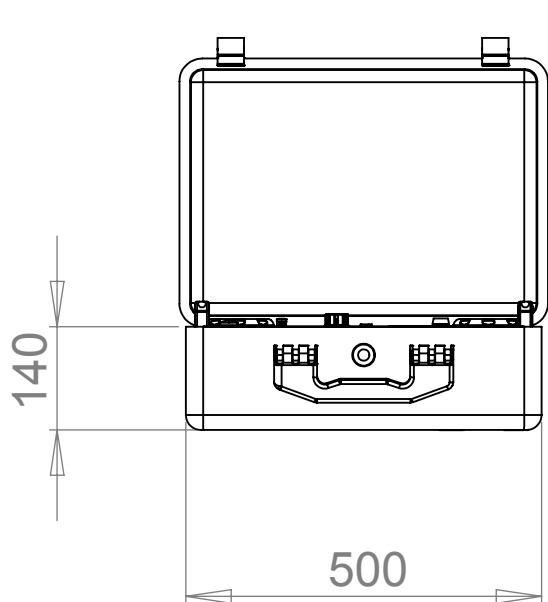

mass: 7 kg

Duetto analytical head dimensions (mm)

mass: 11 kg

Duetto power/control unit dimensions (mm)